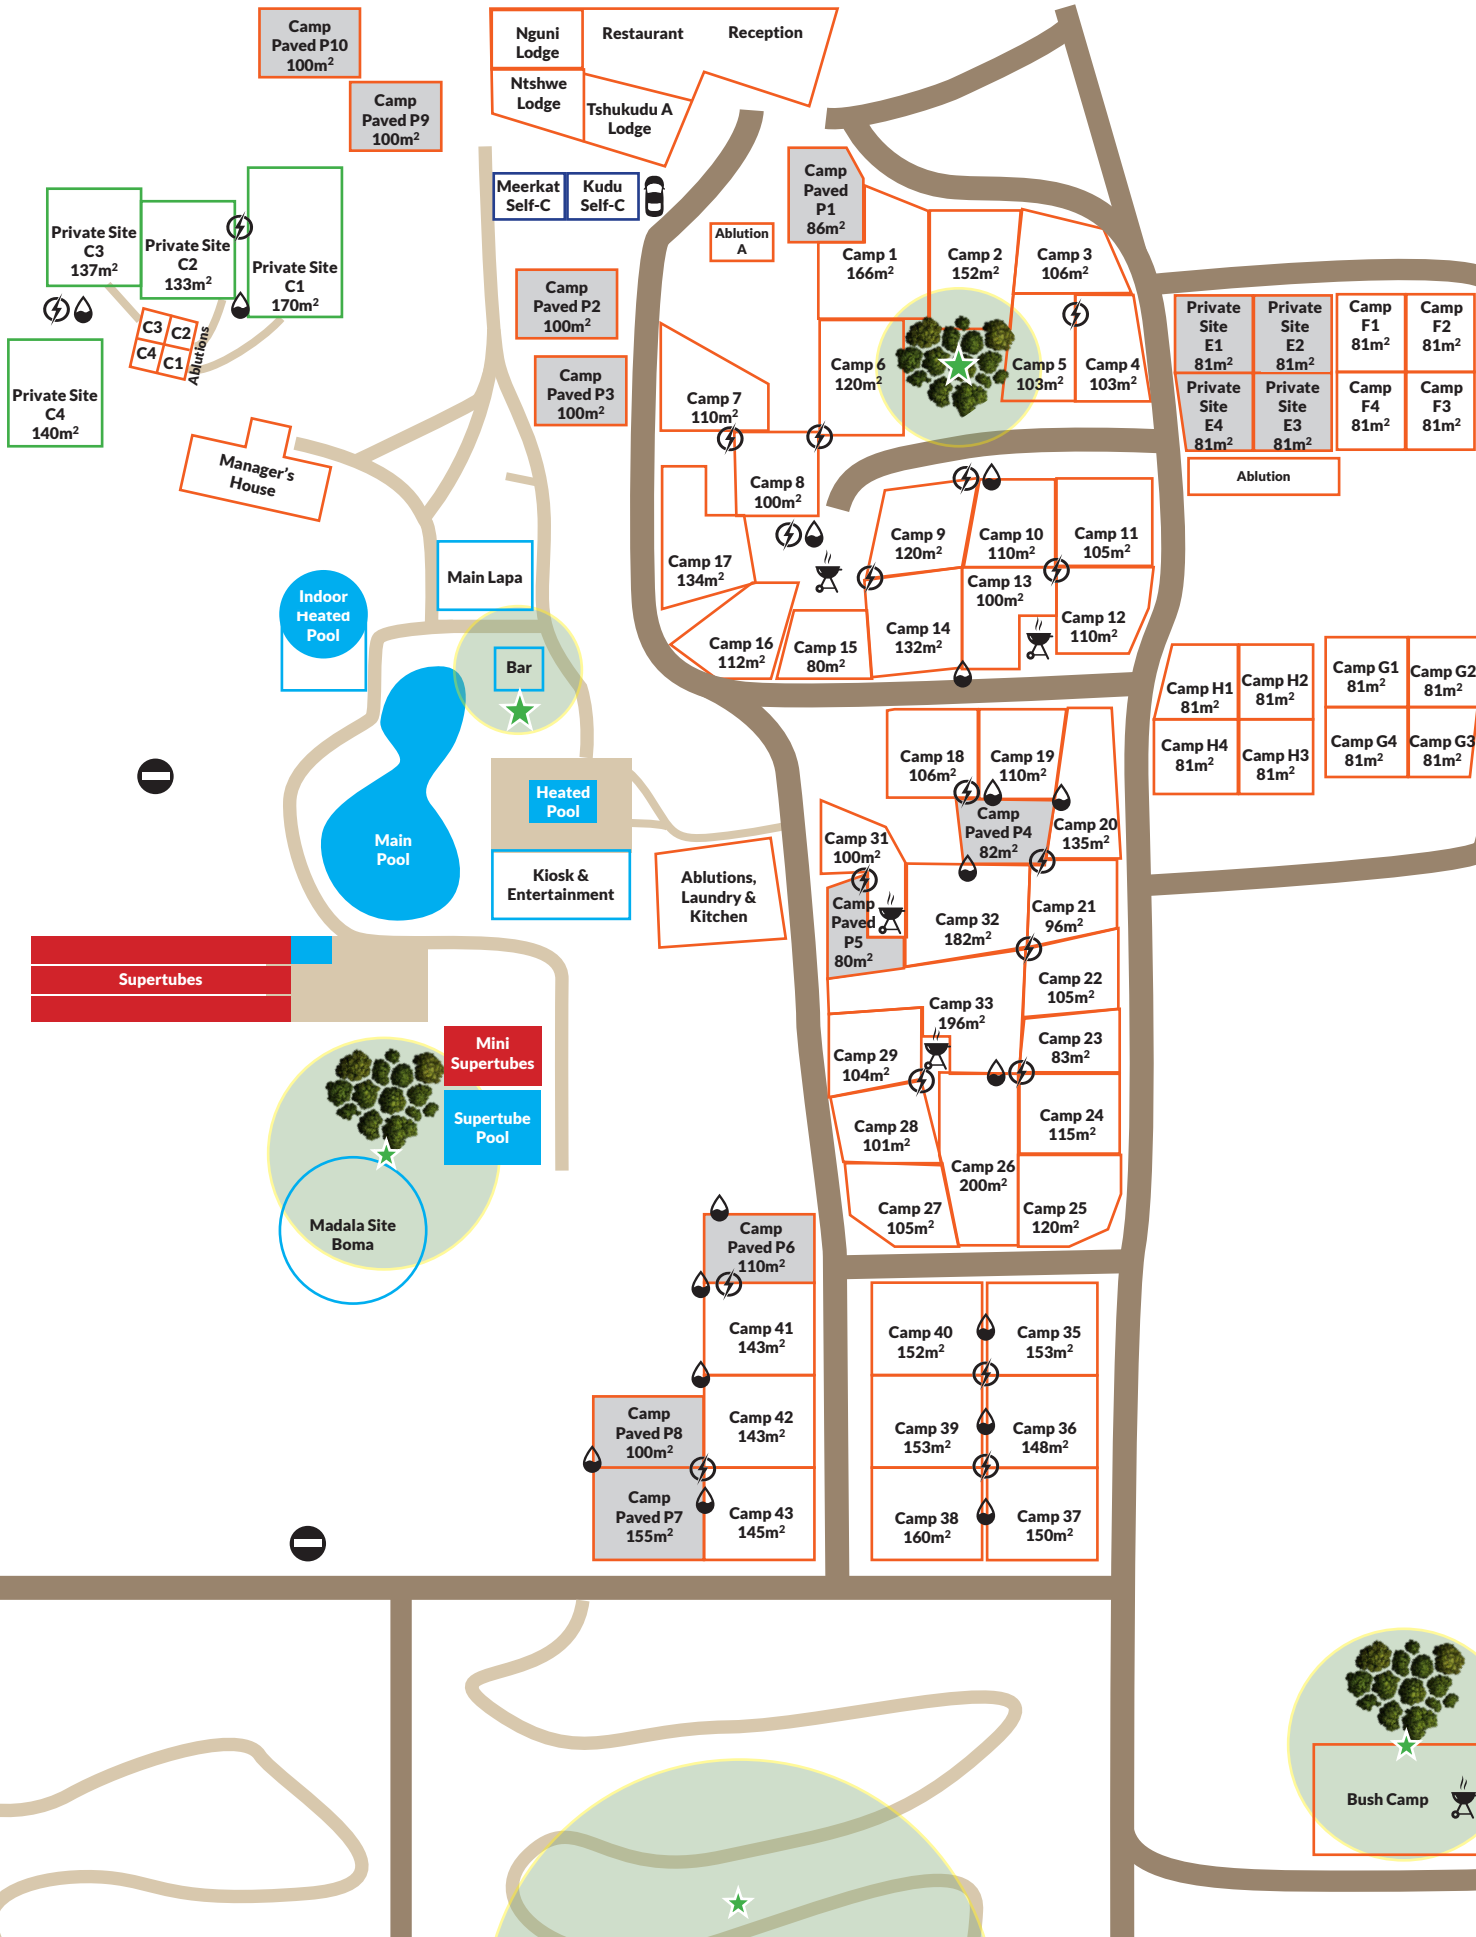

RESORT MAP

-  ELECTRICITY
-  WATER
-  BRAAI AREA
-  UNIT PARKING
-  DINOKENG TREASURE
-  NO ENTRY

RESORT MAP

- ELECTRICITY
- UNIT PARKING
- WATER
- DINOKENG TREASURE
- BRAAI AREA
- NO ENTRY