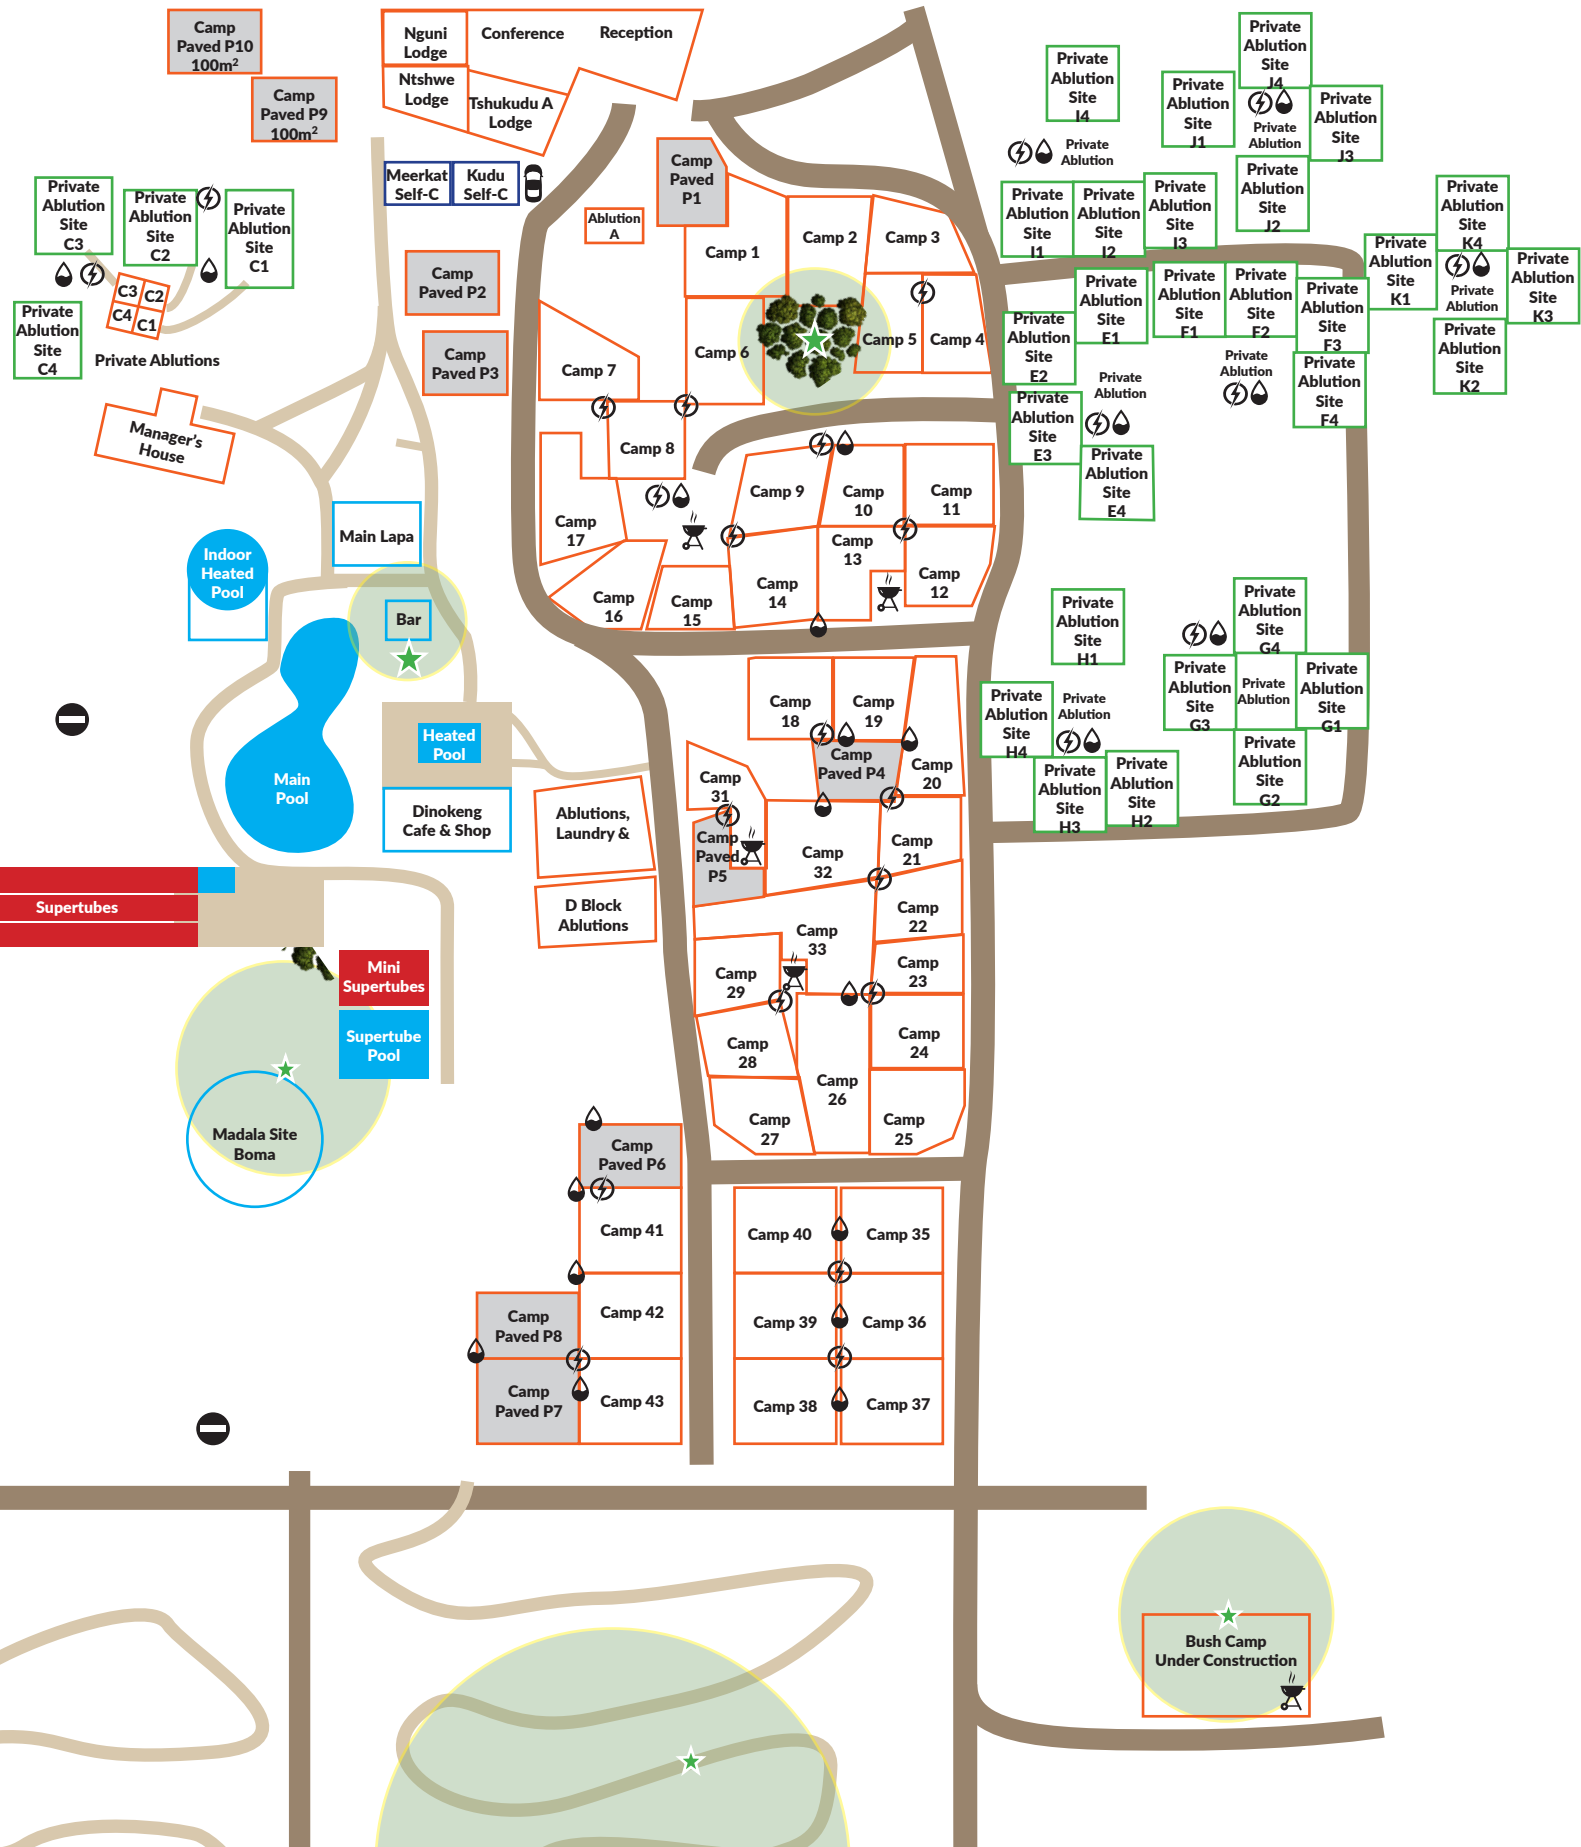

# RESORT MAP

-  ELECTRICITY
-  WATER
-  BRAAI AREA
-  UNIT PARKING
-  DINOKENG TREASURE
-  NO ENTRY

# RESORT MAP

- ELECTRICITY
- UNIT PARKING
- WATER
- DINOKENG TREASURE
- BRAAI AREA
- NO ENTRY